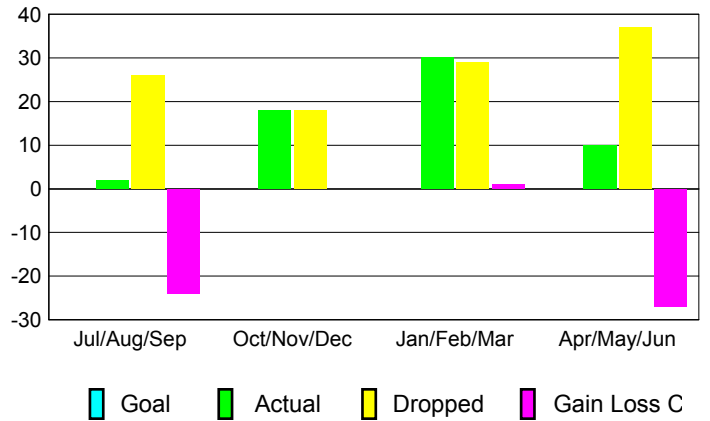

GMT: **JØRN ANDERSEN**

Location: **SWEDEN**

GMT CA: **4**

CLUBS

Month	New Club Goal	Actual New Clubs	Actual Dropped Clubs	Gain/Loss of Clubs
2012-2013				
Jul/Aug/Sep		0	0	0
Oct/Nov/Dec		0	0	0
Jan/Feb/Mar		0	0	0
Apr/May/Jun		0	0	0
Totals		0	0	0

Club Results 2012-2013
Goal, New, Dropped, Gain/Loss

YTD Status Quo Clubs 2012-2013

Status Quo Clubs Compared to Status Quo Members

Club Gain/Loss 2012-2013

MEMBERSHIP

Month	Net Memb Goal	Actual New Memb	Actual Dropped Memb	Gain/Loss of Memb
2012-2013				
Jul/Aug/Sep		2	26	-24
Oct/Nov/Dec		18	18	0
Jan/Feb/Mar		30	29	1
Apr/May/Jun		10	37	-27
Totals		60	110	-50

Membership Results 2012-2013
Goal, New, Dropped, Gain/Loss

Gender Comparison 2012-2013

Membership Gain/Loss 2012-2013